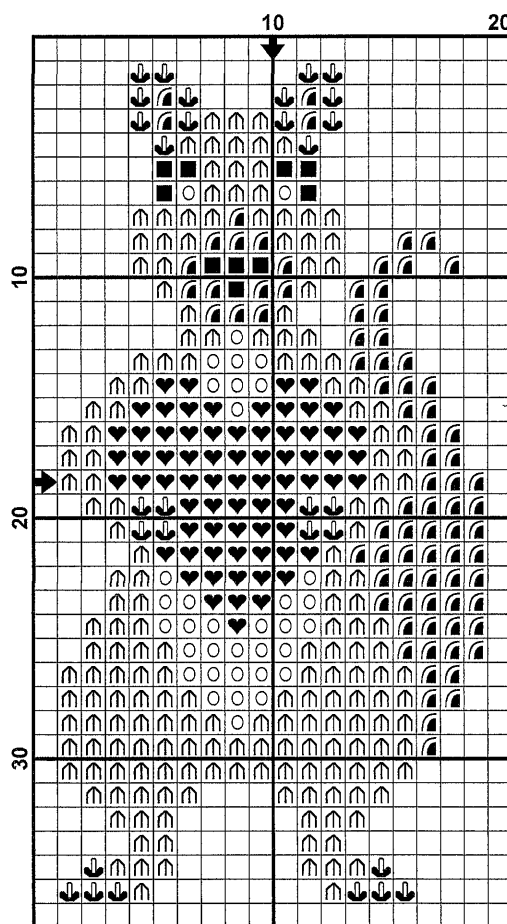

THE BLUE FLOWER

Sweetheart Squirrel

- ♥ DMC 355 Terra Cotta-DK
- ♣ DMC 0006 Driftwood-MD LT
- ♠ DMC 0007 Driftwood
- ♣ DMC 0008 0008
- DMC 3371 Black Brown
- DMC Ecrú Ecrú